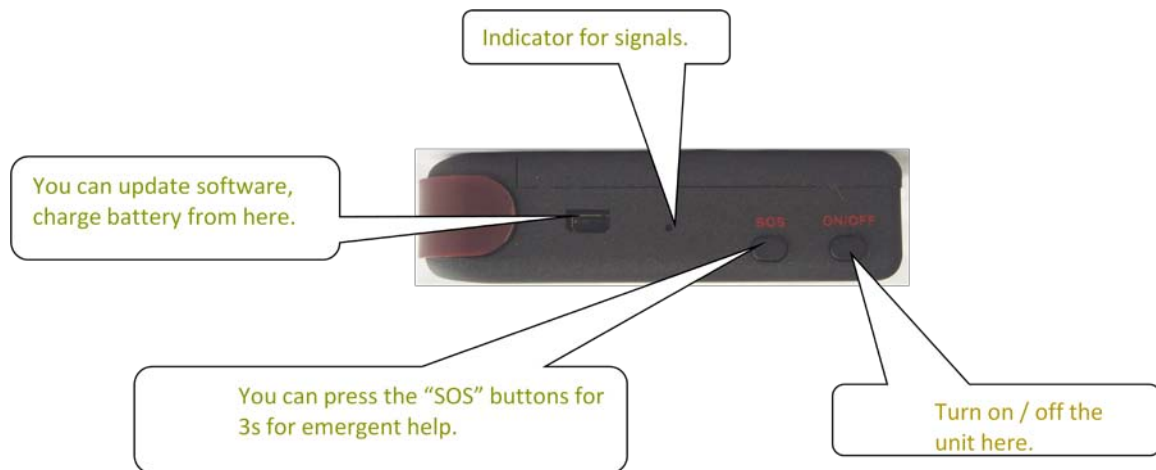

Unit description

Confidential information of Satellite Smart Solutions, Ltd.

2 Ha'melacha Street • Yokneam Illit, 20692, Israel • Tel: +972.4.9592277 • Fax: +972.4.9591118